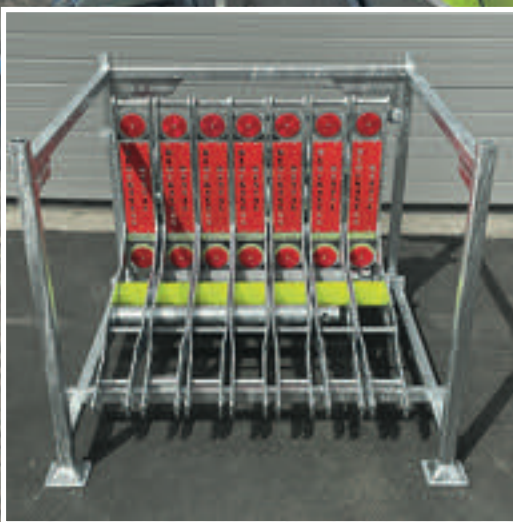

## BLAX V 2 barrier - 3,5 T - 50 Km/h Certificated N 1

**5** ASSEMBLY  
DISASSEMBLY  
MINUTES

- Modular length by add items
- Thick galvanized steel
- Removable device only with special tools, don't rust
- Implementation without handling machine
- Implementation in five minutes by only one person
- Easy to store and stock on its storage rack
- Allow the pedestrian passage in case of mass movement
- Customizable with the city name